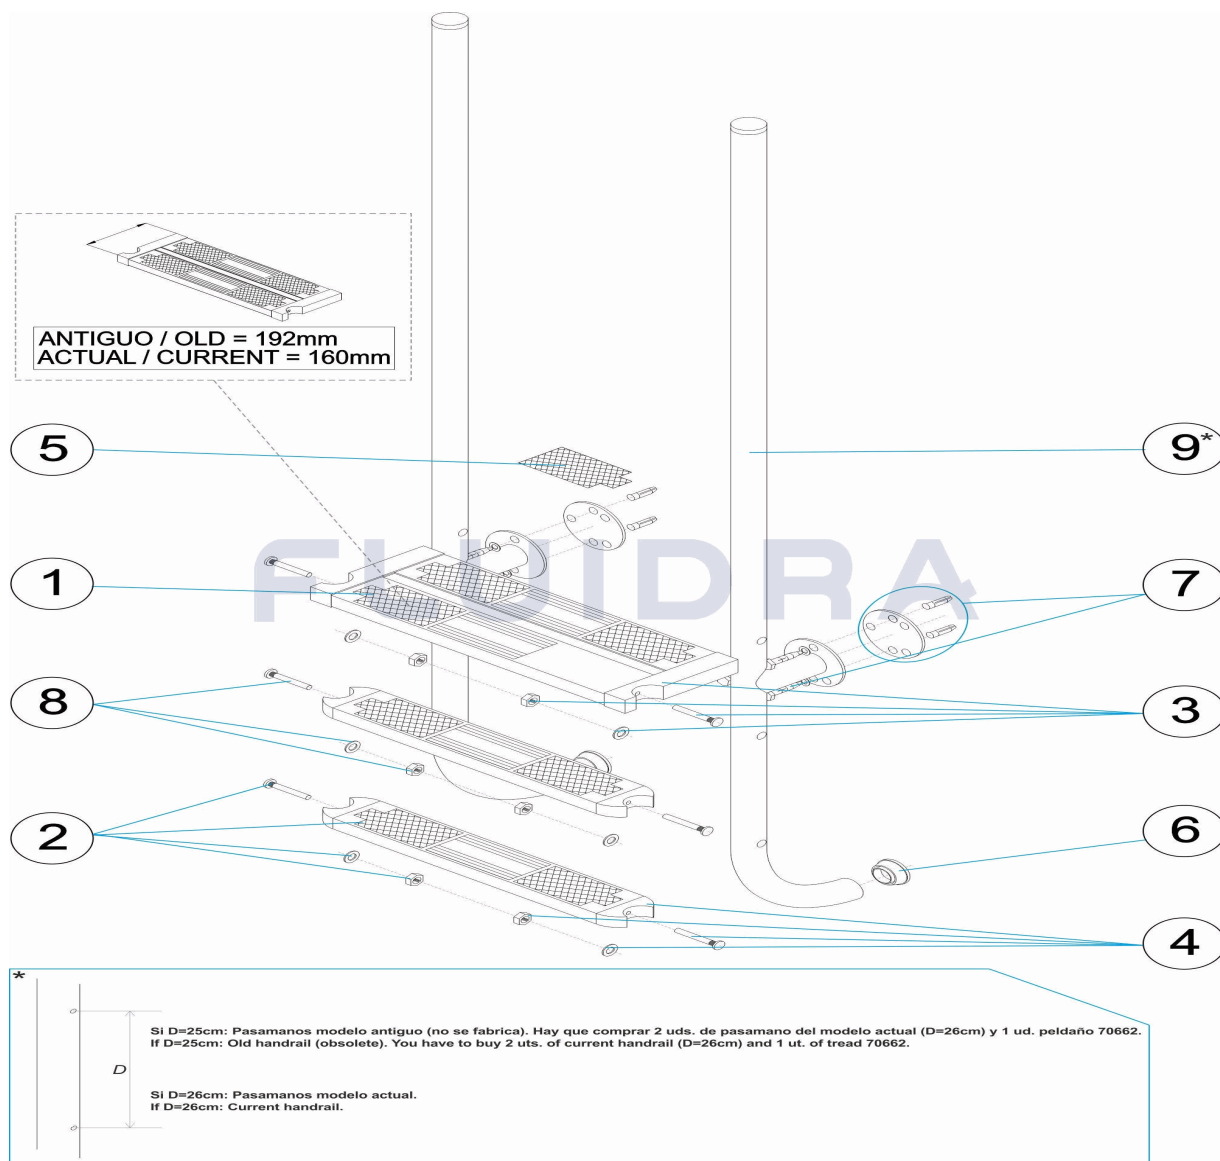

CODE 45781, 45782, 45783, 45784

DESCRIPTION: ÉCHELLE ELEGANCE AISI 316

FRANCAIS

POS	CODE	DESCRIPTION	QUANTITE	POS	CODE	DESCRIPTION	QUANTITE
1	* 4401010805	MARCHE DE SECURITE AISI 316		6	4401010112	TAMPON D'ÉCHELLE	
1	* 70662	MARCHE DE SECURITE		7	4401010802	VISSERIE FIXATION ECHELLE 316	
2	4401010104	MARCHE LUXE AISI 316		8	4401010111	VISSERIE MARCHE AISI 316	
3	* 4401010807	SUPPORT LATÉRAL DE SECURITE		9	* 45781R0200	MAIN COURANTE 2 MARCHES	
3	* 4401010028	SUPPORT LATÉRAL DE SECURITE		9	* 45782R0200	MAIN COURANTE 3 MARCHES	
4	4401013203	SUPPORT LATÉRAL DE MARCHE		9	* 45783R0200	MAIN COURANTE 4 MARCHES	
5	4401010108	PLAQUE NOIRE POUR MARCHE LUXE		9	* 45784R0200	MAIN COURANTE 5 MARCHES	

CODE **45781, 45782, 45783, 45784**

DESCRIPTION: **ÉCHELLE ELEGANCE AISI 316**

OBSERVATIONS

POS	CODE	OBSERVATIONS
1	* 4401010805	POUR: MIRAR COMENTARIOS * / SEE COMMENTS *
1	* 70662	POUR: MIRAR COMENTARIOS * / SEE COMMENTS *
3	* 4401010807	POUR: MODELO ANTIGUO / OLD MODEL
3	* 4401010028	POUR: MODELO ACTUAL / CURRENT MODEL
9	* 45781R0200	POUR: 45781 MIRAR COMENTARIOS * / SEE COMMENTS *
9	* 45782R0200	POUR: 45782 MIRAR COMENTARIOS * / SEE COMMENTS *
9	* 45783R0200	POUR: 45783 MIRAR COMENTARIOS * / SEE COMMENTS *
9	* 45784R0200	POUR: 45784 MIRAR COMENTARIOS * / SEE COMMENTS *

CODE 45781, 45782, 45783, 45784

DESCRIPTION: ELEGANCE LADDER AISI 316

ENGLISH

POS	CODE	DESCRIPTION	QUANTITY	POS	CODE	DESCRIPTION	QUANTITY
1	* 4401010805	SAFETY TREAD 316		6	4401010112	LADDER END CAP	
1	* 70662	SAFETY TREAD		7	4401010802	FLANGE SET 316	
2	4401010104	DELUXE TREAD 316		8	4401010111	TREAD BOLT SET 316	
3	* 4401010807	SAFETY TREAD END SET		9	* 45781R0200	SHORT 2 TREAD LADDER HANDRAIL	
3	* 4401010028	SAFETY TREAD END SET		9	* 45782R0200	SHORT 3 TREAD LADDER HANDRAIL	
4	4401013203	STEP END CAP		9	* 45783R0200	SHORT 4 TREAD LADDER HANDRAIL	
5	4401010108	DELUXE TREAD END INSERT		9	* 45784R0200	SHORT 5 TREAD LADDER HANDRAIL	