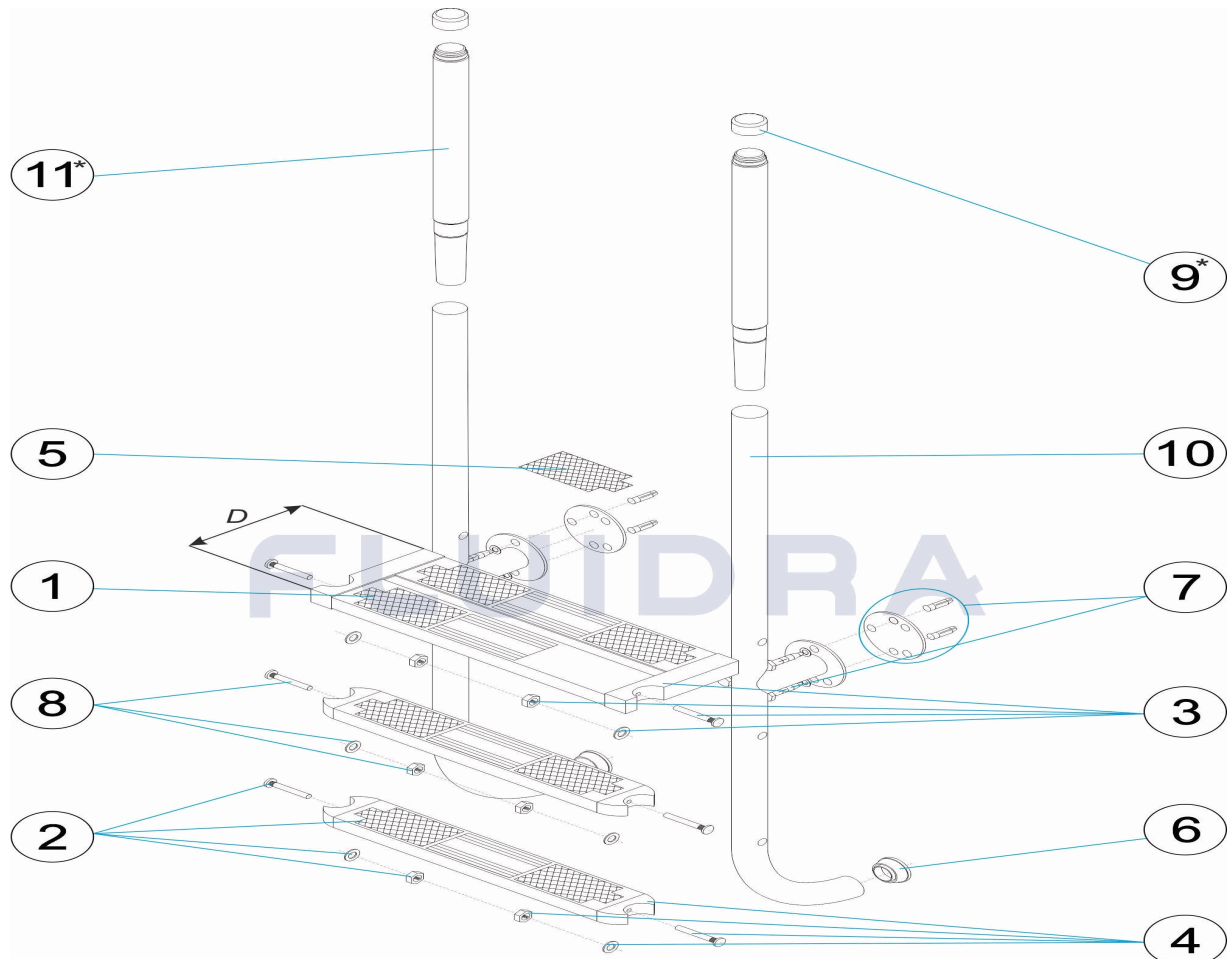

CODE **45899, 45900, 45901, 45902**

DESCRIPTION: **ELEGANCE LADDER AISI 316 WOODEN HANDRAIL**

*
Tapón modelo antiguo (no se fabrica). Hay que comprar el pasamano de madera actual y el tapón inoxidable actual. Old handrail plug (out of production). You have to buy the current wooden handrail and the current SS plug.
Pasamano modelo actual. Current handrail.
Pasamano modelo antiguo (no se fabrica). Hay que comprar el pasamano de madera actual y el tapón inoxidable actual. Old wooden handrail (out of production). You have to buy the current wooden handrail and the current SS steel plug.
Pasamano modelo actual. Current handrail.

ENGLISH

POS	CODE	DESCRIPTION	QUANTITY	POS	CODE	DESCRIPTION	QUANTITY
1	* 4401010805	SAFETY TREAD 316		8	4401010111	TREAD BOLT SET 316	
1	* 70662	SAFETY TREAD		9	* 4401013204	HANDRAIL PLUNG	
2	4401010104	DELUXE TREAD 316		9	* 4401010061	HANDRAIL PLUNG	
3	4401010807	SAFETY TREAD END SET		10	* 45899R0200	SHORT 2 TREAD LADDER HANDRAIL	
4	4401013203	STEP END CAP		10	* 45900R0200	HANDRAIL TWO-PART LADDER 3 STEPS	
5	4401010108	DELUXE TREAD END INSERT		10	* 45901R0200	HANDRAIL TWO-PART LADDER 4 STEPS	
6	4401010112	LADDER END CAP		10	* 45902R0200	SHORT 5 TREAD LADDER HANDRAIL	
7	4401010802	FLANGE SET 316		11	43990R0001	HANDRAIL