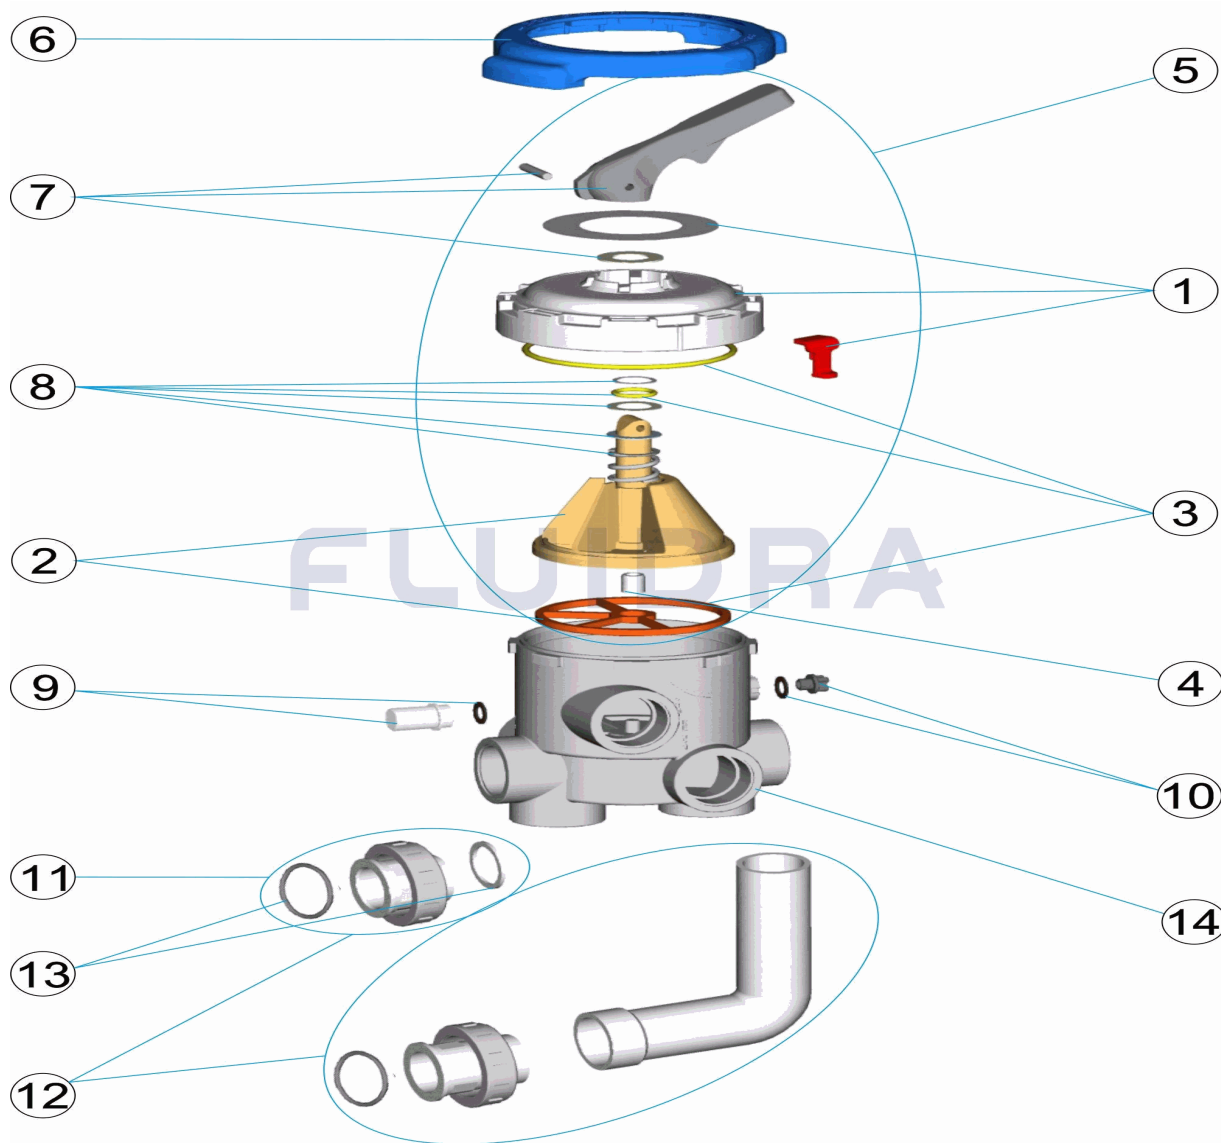

CODE 28512

DESCRIPTION: MULTIPORT VALVE 2" LEVEL INDICATOR WITH REMINDE "

ENGLISH

POS	CODE	DESCRIPTION	QUANTITY	POS	CODE	DESCRIPTION	QUANTITY
1	4404121801	BAYONET COVERS SELECTOR VALVE 2		8	4404121103	SPRING	
2	4404121802	DISTRIBUTOR WITH GASKETS 2"		9	4404120108	VISOR WITH SEAL	
3	4404121803	MEETINGS VALVE 2 " BAYONE "		10	4404121107	PLUG 1/4'	
4	4404121804	SOCKET BELL 2 " BAYONE "		11	4404120502	UNION BLACK 2' NEW	
5	4404121805	SET. SUPERIOR 2 " BAYONE "		12	4404120504	ELBOW BLACK 2' NEW	
6	4404121806	KEY SELECTOR VALVE 2 " BAYONE "		13	4404120505	UNION SEALS 2'	
7	4404120402	BLACK HANDLE 2'		14	28512R0101	BODY MULTIPORT VALVE 2" VAYONET 3 PC